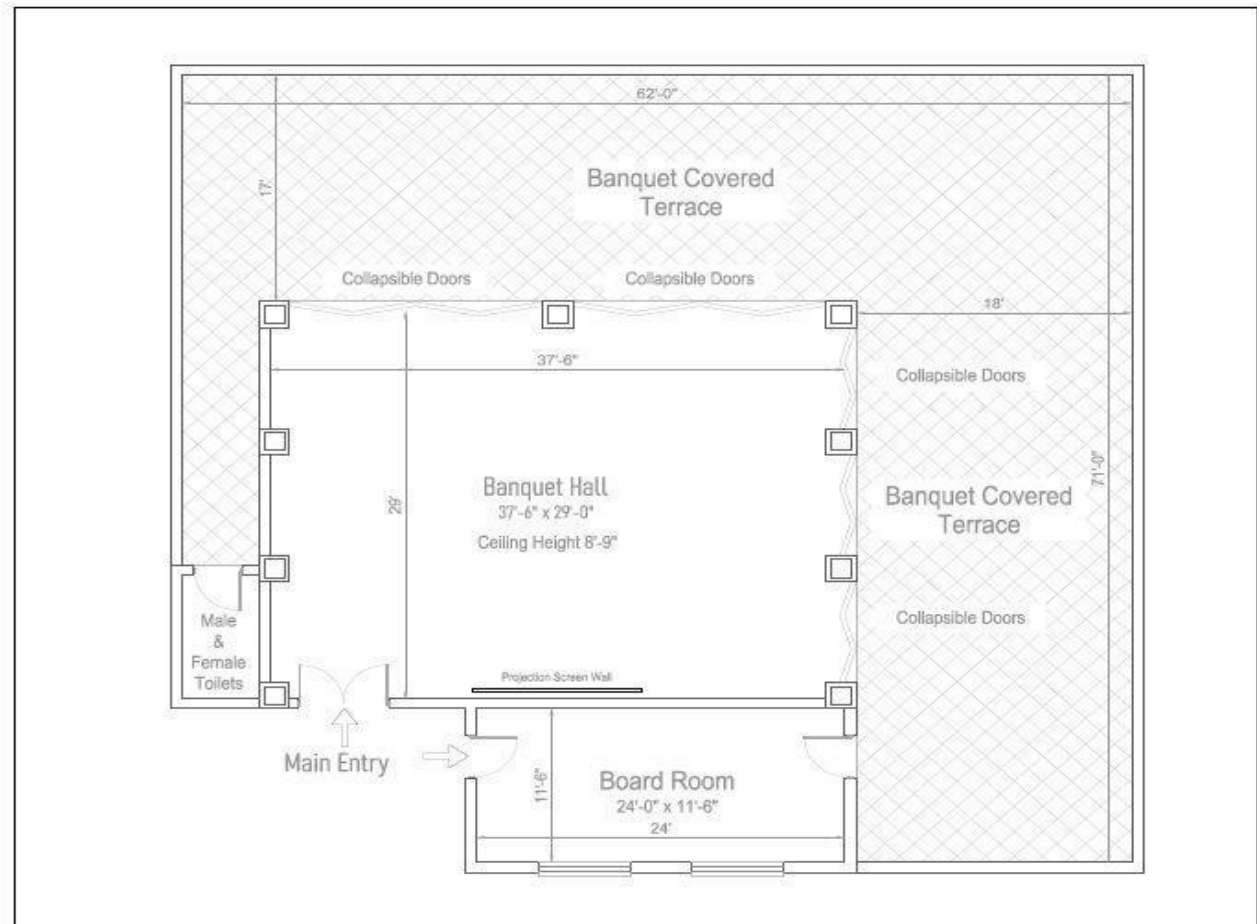

BANQUET FLOOR PLAN

BUILDING FLOOR PLAN

- Ground level Reception, restaurant, bar lounge, terrace garden, 5 super deluxe rooms.
- Level +1 8 Super deluxe rooms, 1 quadruple room
- Level +2 Banquet hall, banquet hall with terrace, board room.
- Level -1 5 Super deluxe rooms.
- Level -2 Games room, 2 junior suites, 1 super deluxe room.
- Level -3 2 Two bedroom family suites, 1 super deluxe room
- Level -4 Spa facilities, temperature control pool, sauna and steam bath